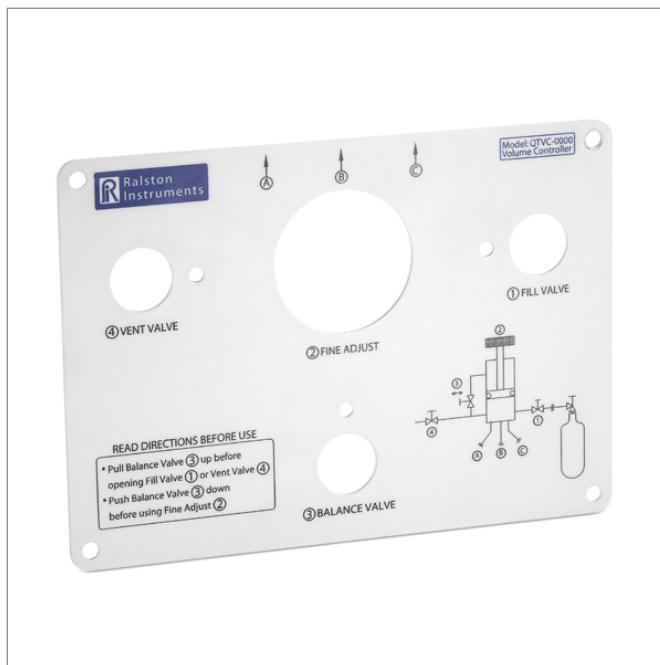

Part No.

# QTVC-0024

QTVC front panel

Replacement parts for hand pumps, calibration manifolds, nitrogen sources and volume controllers

## Features

- Made in the USA

QTVC-0024