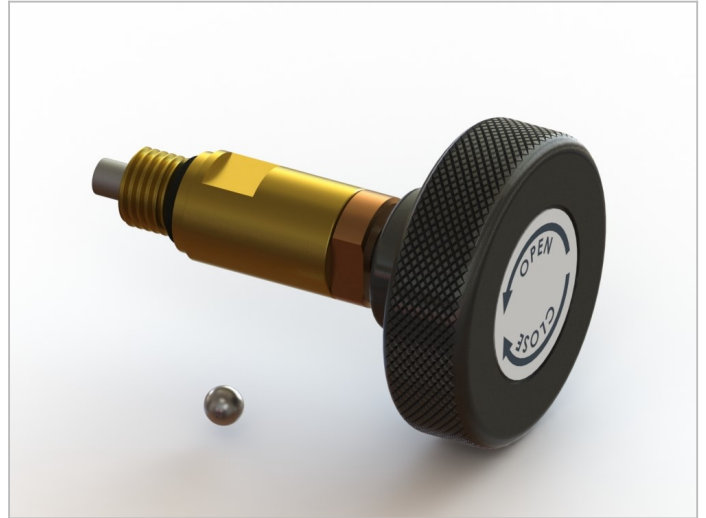

Part No.

QTHP-0160-BR

QTHP Hydraulic pump Bleed Valve assembly, brass, Buna seals

QTHP-0160-BR

Specs/Attributes

Country of origin	USA
-------------------	-----