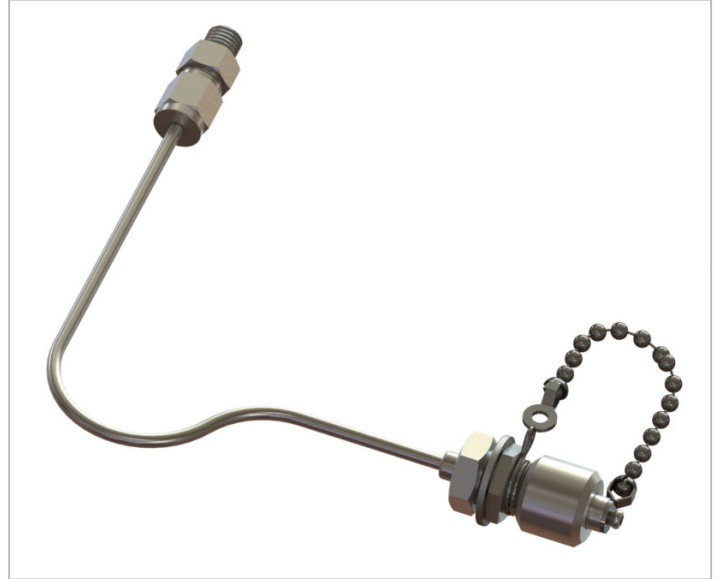

Part No.

QTVC-0062

QTVC-EN Outlet port No. 1 tube assembly

QTVC-EN outlet port No. 1 tube assembly

QTVC-0062

Specs/Attributes

Materials	Stainless Steel
Seal Materials	Buna-N
Country of origin	USA